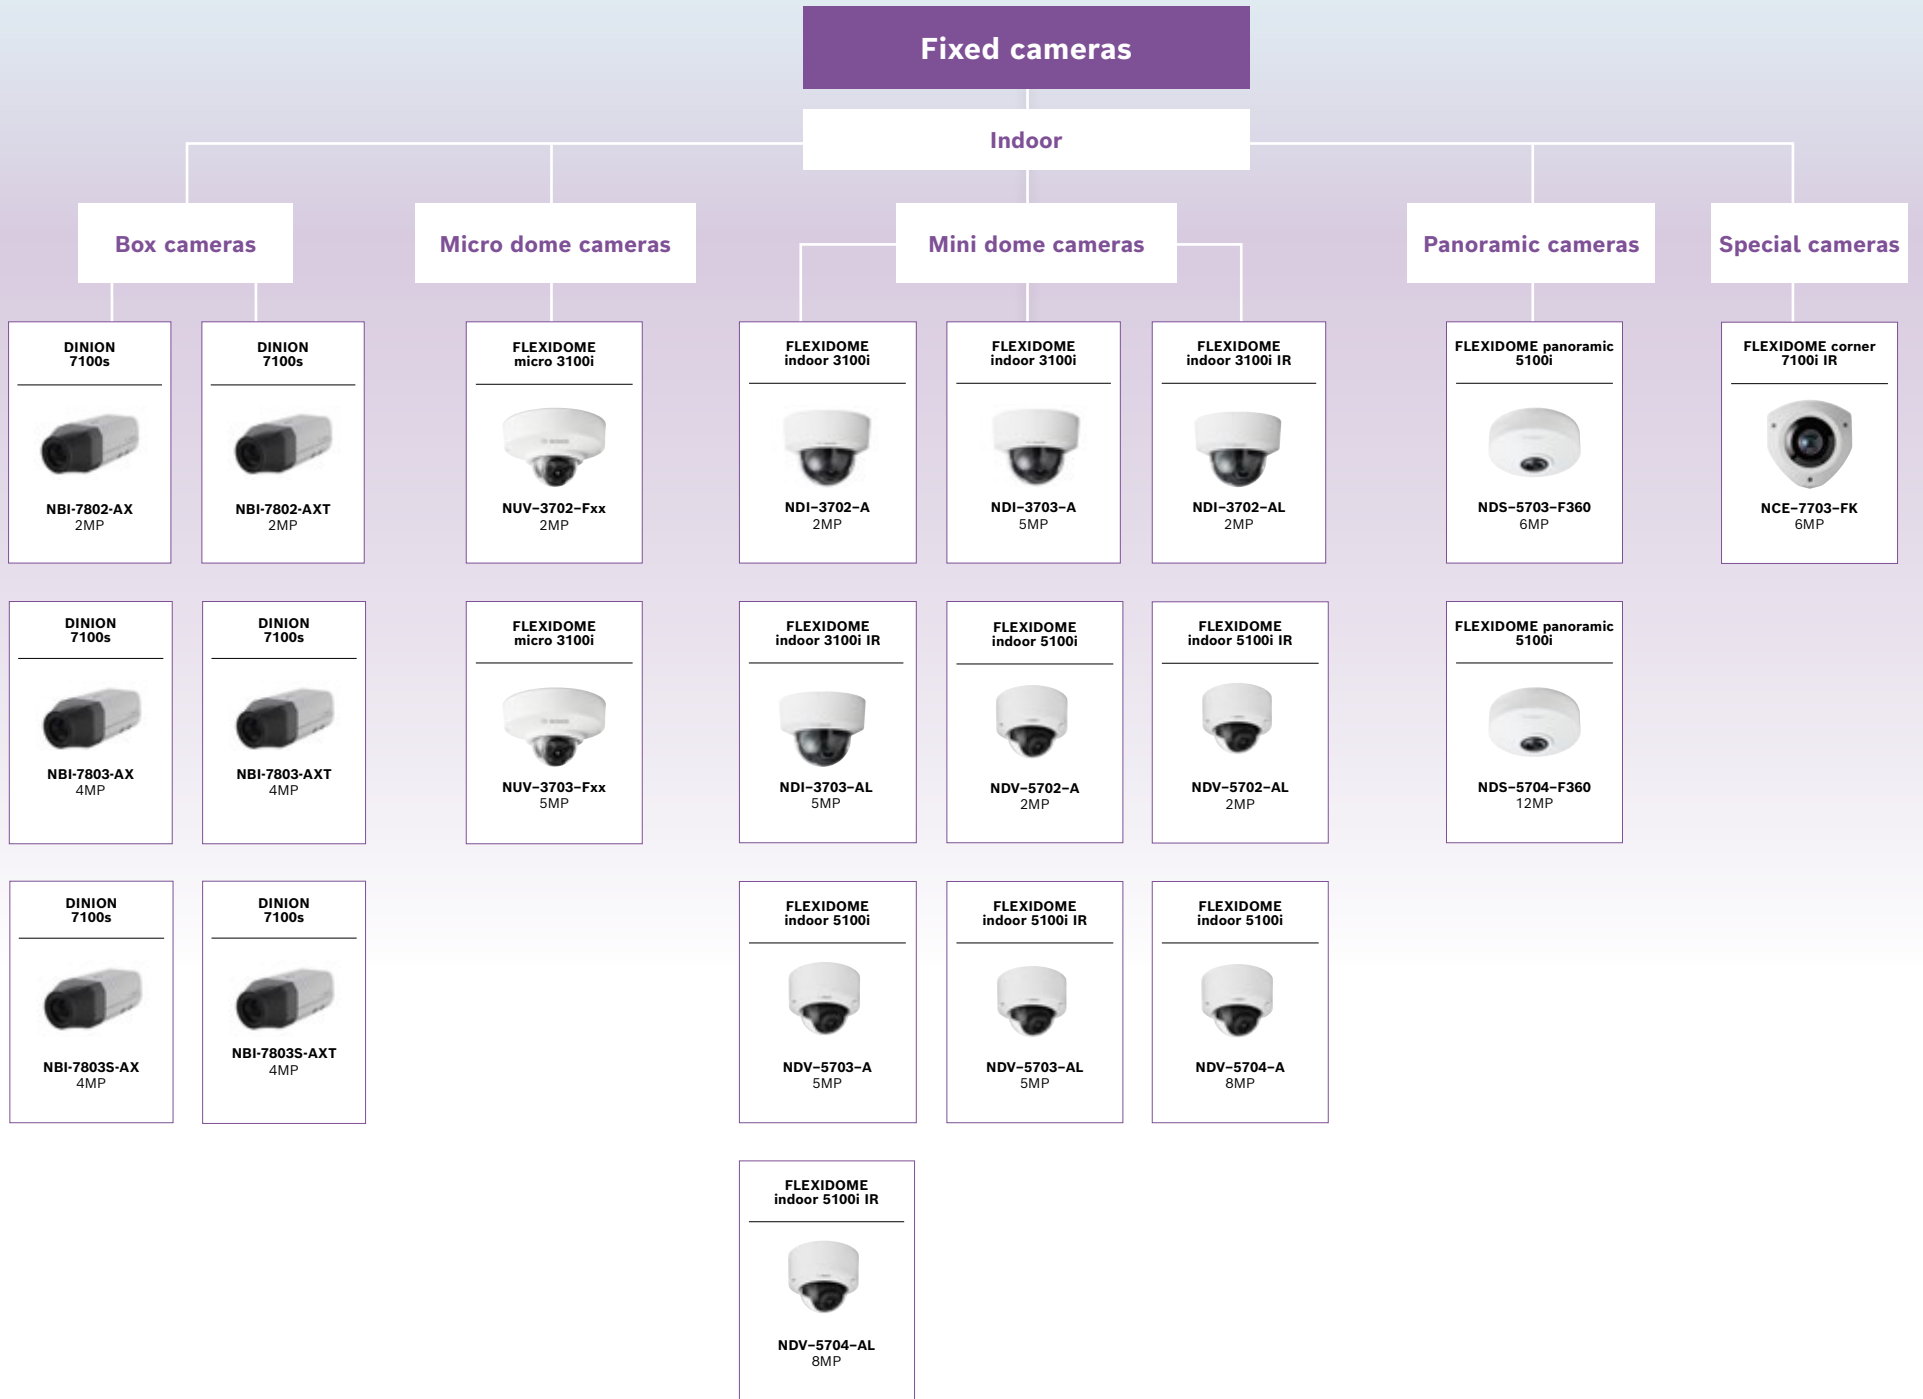

IVA Pro LPR / Vehicle Make Model / Dangerous Goods Signs

- Detailed vehicle data is crucial for traffic analysis, parking management, or fleet operations.
- By combining License Plate Recognition and Vehicle Make and Model, operators can gather richer data, such as the type of vehicles visiting a facility, patterns in vehicle types and their frequency, or specific brand distributions.

Fixed cameras

Outdoor

Bullet cameras

Panoramic cameras

Multi-imager cameras

| | | | | | |
|--|---|---|---|---|---|
| <p>DINION 3100i IR</p>  <p>NBE-3702-AL 2MP</p> | <p>DINION 3100i IR</p>  <p>NBE-3703-AL 5MP</p> | <p>DINION 5100i IR</p>  <p>NBE-5702-AL 2MP</p> | <p>FLEXIDOME panoramic 5100i IR</p>  <p>NDS-5703-F360LE 6MP</p> | <p>FLEXIDOME dual 7000i</p>  <p>NDD-7802-AL 2x 3MP</p> | <p>FLEXIDOME dual 7000i</p>  <p>NDD-7803-AL 2x 5MP</p> |
| <p>DINION 5100i IR</p>  <p>NBE-5703-AL 5MP</p> | <p>DINION 5100i IR</p>  <p>NBE-5704-AL 8MP</p> | <p>DINION 7100i IR</p>  <p>NBE-7702-ALX 2MP</p> | <p>FLEXIDOME panoramic 5100i IR</p>  <p>NDS-5704-F360LE 12MP</p> | <p>FLEXIDOME multi 7000i</p>  <p>NDM-7702-A 4x 3MP</p> | <p>FLEXIDOME multi 7000i</p>  <p>NDM-7703-A 4x 5MP</p> |
| <p>DINION 7100i IR</p>  <p>NBE-7703-ALX 4MP</p> | <p>DINION 7100i IR</p>  <p>NBE-7703-ALXT 4MP</p> | <p>DINION 7100i IR</p>  <p>NBE-7704-AL 8MP</p> | | <p>FLEXIDOME multi 7000i IR</p>  <p>NDM-7702-AL 4x 3MP</p> | <p>FLEXIDOME multi 7000i IR</p>  <p>NDM-7703-AL 4x 5MP</p> |
| <p>DINION 7100i IR</p>  <p>NBE-7704-ALT 8MP</p> | <p>DINION 7100i IR</p>  <p>NBE-7704-ALX 8MP</p> | | | | |

Moving cameras

Indoor

Outdoor

Extreme outdoor

AUTODOME IP starlight 5000i

NDP-5522-Z30C
in-ceiling, 2MP,
30x zoom

AUTODOME IP starlight 5000i

NDP-5522-Z30
2MP, 30x zoom

AUTODOME IP starlight 5000i IR

NDP-5522-Z30L
2MP, 30x zoom

AUTODOME IP starlight 5100i IR

NDP-5533-Z30L
4MP, 30x zoom

AUTODOME 7100i

NDP-7802-Z40
2MP, 40x zoom

AUTODOME 7100i IR

NDP-7802-Z40L
2MP, 40x zoom